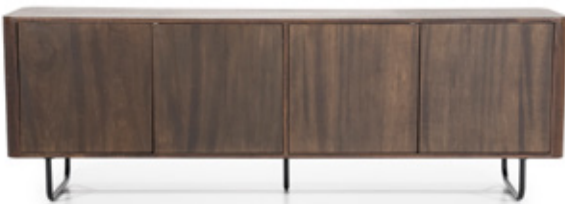

95953
TV CABINET JAMES
BROWN

W x D x H 180 x 40 x 61 cm
Info 4 doors
1 shelf behind every door
(33 cm deep)
Distance between shelves 21 cm