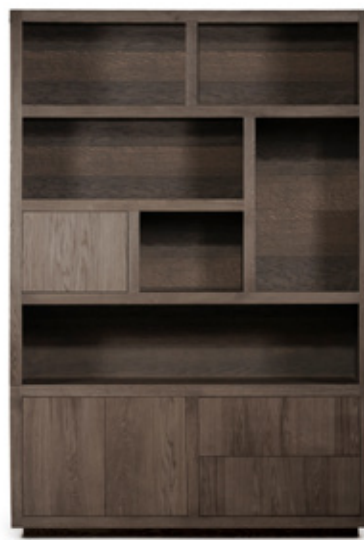

96267
CABINET HELSINKI
BROWN

W x D x H 150 x 42 x 220 cm
Info Consists of 2 parts

3 doors | 2 drawers
1 shelf behind the bottom doors
Open compartments 72 x 40 x 38 cm
top to bottom 72 x 40 x 38 cm
97 x 40 x 38 cm
47 x 40 x 38 cm
47 x 40 x 76 cm
146 x 40 x 38 cm