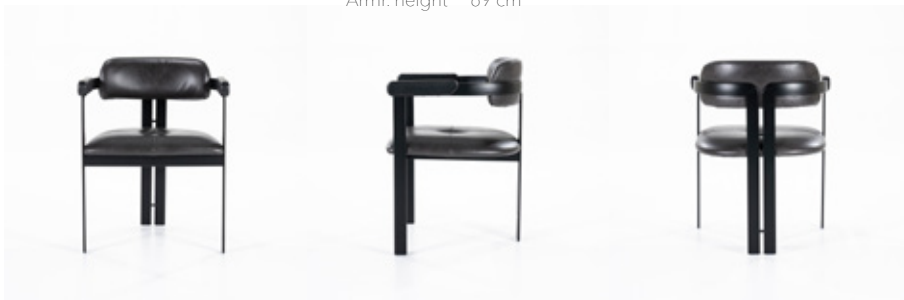

95970
BLACK

W x D x H	60 x 57 x 78 cm
Seat depth	47 cm
Seat height	48 cm
Arm. height	69 cm