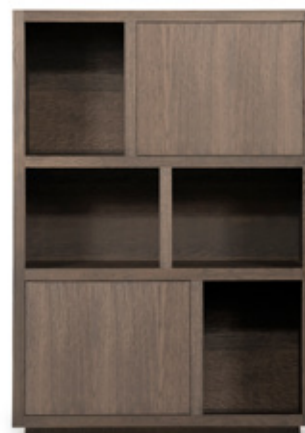

96262
TV CABINET HELSINKI
BROWN

W x D x H 160 x 42 x 45 cm
Info 2 doors

Open compartments 46,5 x 40 x 14 cm
46,5 x 40 x 14,5 cm

96263
TV CABINET HELSINKI
BROWN

W x D x H 200 x 42 x 45 cm
Info 2 doors
1 drawer

Open compartments 43 x 40 x 14 cm
43 x 40 x 14,5 cm

96264
SIDEBOARD HELSINKI
BROWN

W x D x H 200 x 42 x 70 cm
Info 2 doors | 2 drawers
1 shelf behind every door

Open compartments 45 x 40 x 26,5 cm
45 x 40 x 27 cm