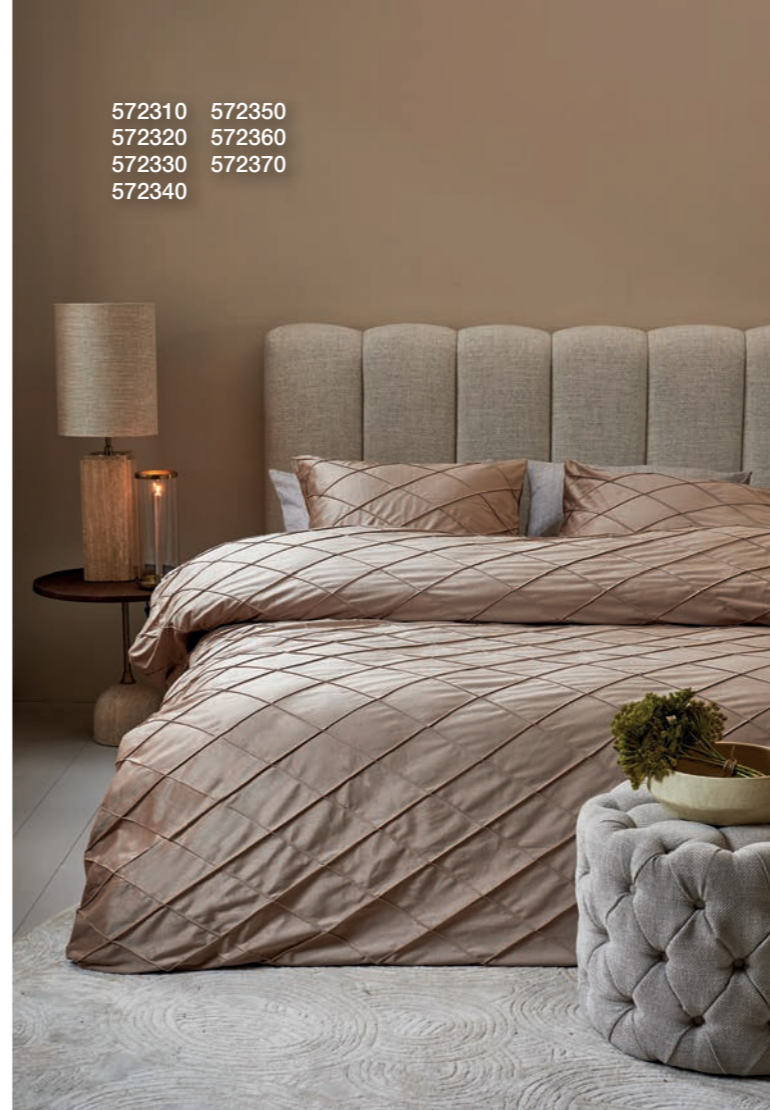

572310 572350
572320 572360
572330 572370
572340