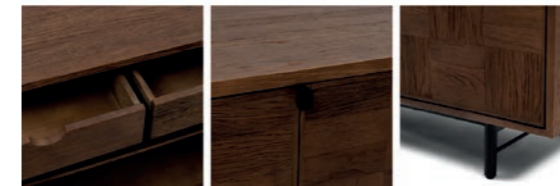

Mac Arthur Park Dresser

Dimensions
Size (W x D x H) 197 x 45 x 84 cm

Materials
Reclaimed oakwood, Iron

Product number
504860