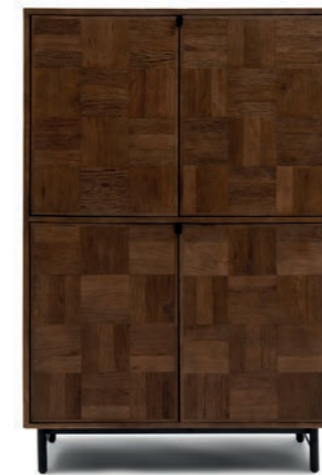

Mac Arthur Park Cabinet

Dimensions
Size (W x D x H) 105 x 45 x 151 cm

Materials
Reclaimed oakwood, Iron

Product number
503610