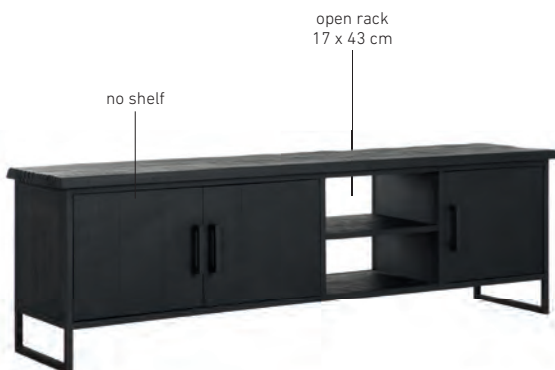

TV stand Beam No.2 medium, 3 doors, 2 open racks black
BT 438095 55x180x40 cm