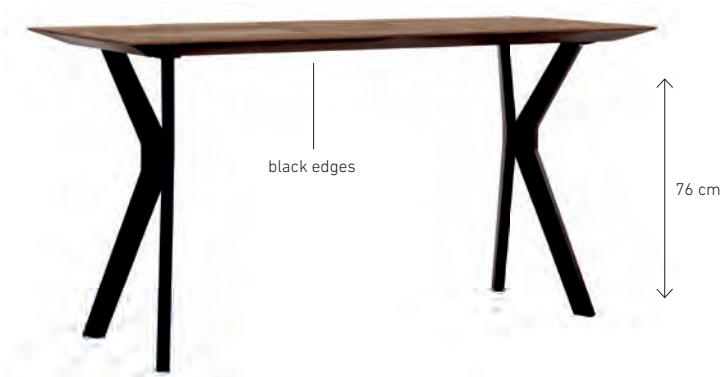

Working from home puts up new challenges to our interiors. DTP Home is stepping in with a new desk in every collection. Metropole's desk has the characteristic features of angled boomerang legs and slimming table top.

Práca z domu predstavuje naše interiéry novým výzvam. Stôl Metropole má typické bumerangové nohy a omladenú dosku a do priestoru sa hodí rôznymi spôsobmi.

writing desk Metropole
MP 204725 76x150x60 cm