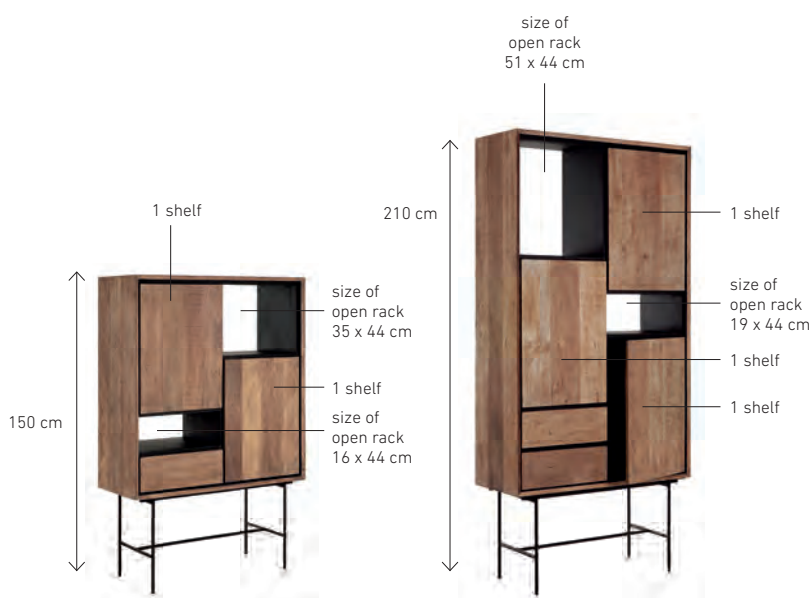

Doors, drawers and spaces in Metropole bookcase have an interesting asymmetry, that is accentuated by the slanting rims on the front. More black accents can be found in the slender round metal frame and ecofriendly dark finish on the inside. It's a perfect balance for the ancient teak.

Táto knižnica vyniká zaujímavou asymetriou dvierok, zásuviek a priehradiek. Všetky hrany sa skláňajú dovnútra, čo dodáva prednej časti štruktúru a hĺbku. A samozrejme, zmestí sa do nej oveľa viac než len knihy.