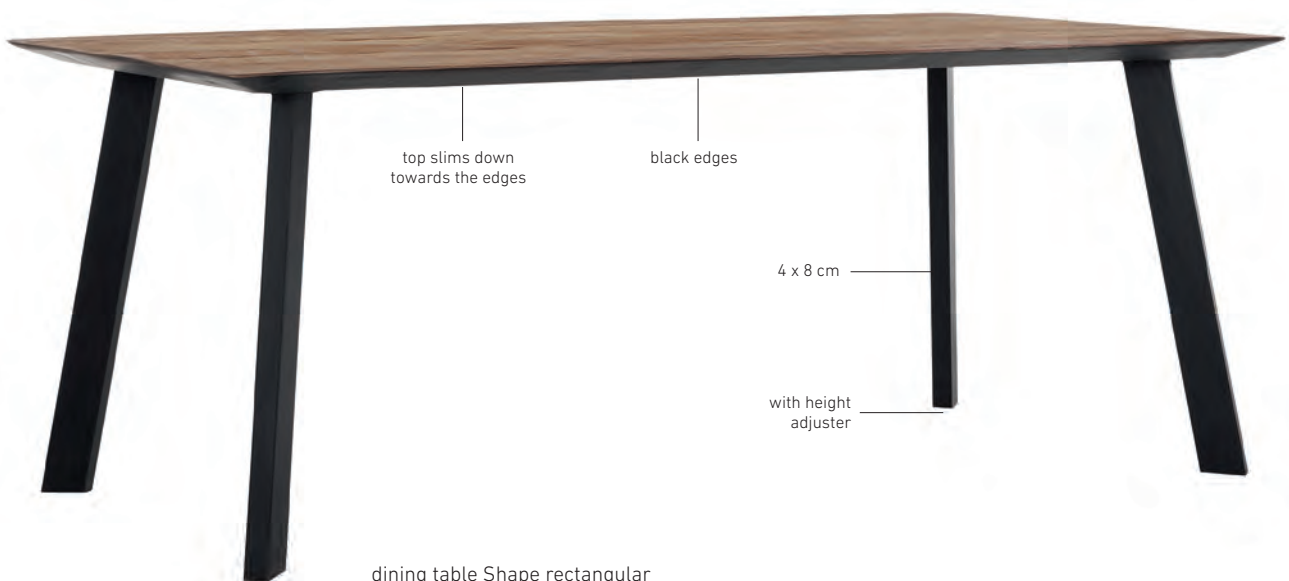

This is Timeless dining table Shape.
Both the distinctive edge and
bottom side of the table top are
black, slimming it down even more.

V prípade jedáľenského stola
Timeless Shape boli zúžená
hrana a spodná strana stolovej
dosky začiernené, čím získali ešte
elegantnejší vzhľad.

dining table Shape rectangular

TI 601234 78x200x100 cm spacing table legs 175 cm

TI 601235 78x225x100 cm spacing table legs 200 cm

TI 601236 78x250x100 cm spacing table legs 225 cm