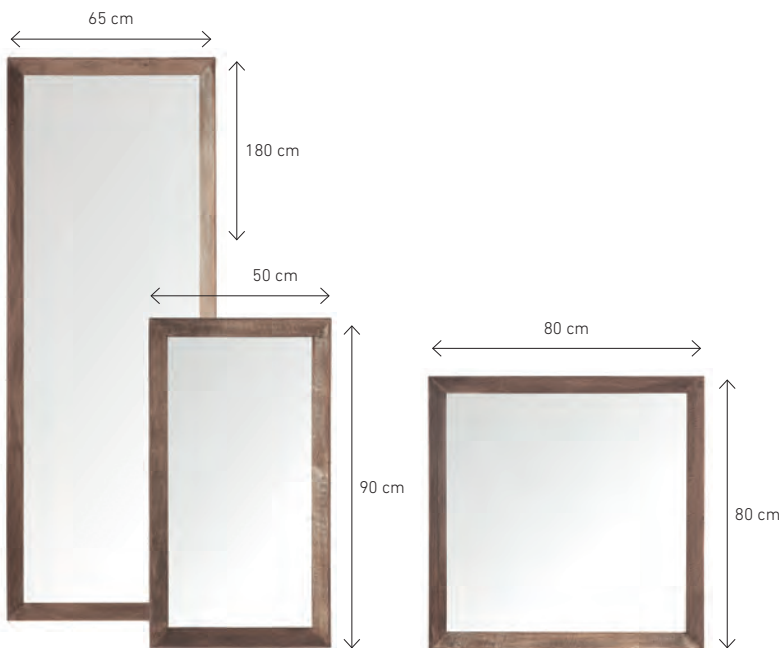

With a combination of miter joints and angled rims these large mirrors have a look of simple freshness. An easy accessory that can change the whole look of a room, comes in three sizes.

Zrkadlo v okamihu premení miestnosť. Okraje týchto veľkých zrkadiel sú skosené a omladené, čo im dodáva svieži a čistý vzhľad. K dispozícii sú v troch veľkostiach.

mirror Metropole rectangular
MP 204901 small 90x50x5 cm
MP 204902 large 180x65x5 cm