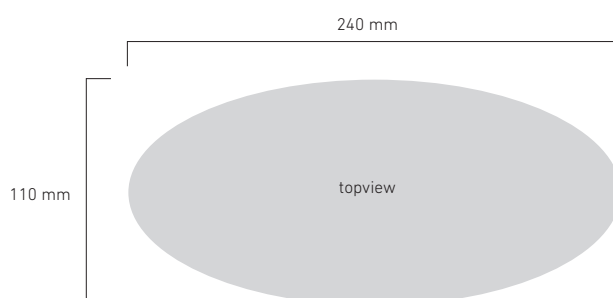

Even a narrow room fits the Shape dining table with an oval table top and characteristic base of crossed metal legs. Its smooth curves will seat several people comfortably.

Jedálenský stôl Shape s oválnou a vycentrovanou základňou je ideálny do úzkych miestností. Jeho jemne zaoblený tvar poskytuje priestor pre prekvapivý počet osôb.

dining table Shape oval
TI 601380 78x200x100 cm
TI 601382 78x240x110 cm
TI 601384 78x280x120 cm