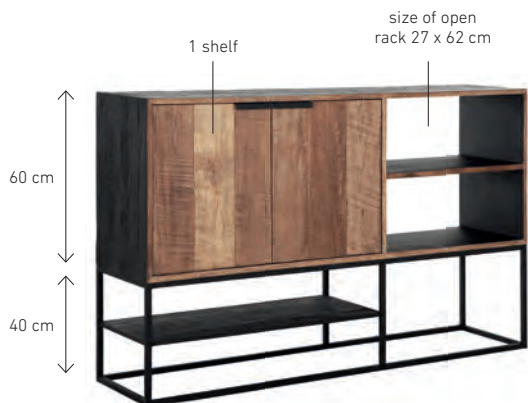

dresser Cosmo No.1 small, 2 doors, 2 open racks
CS 605311 100x160x40 cm