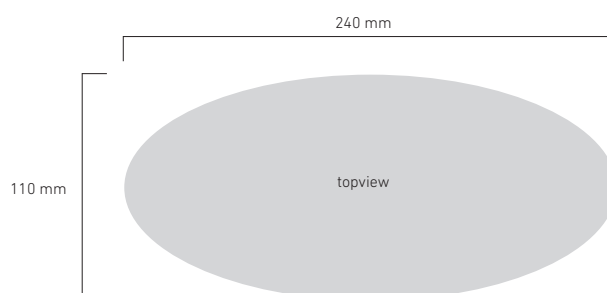

Even a narrow room fits the Shape dining table with an oval table top. Its intense black has a soft glow and complements the characteristic base of crossed metal legs.

Jedálenský stôl Shape je vďaka svojej oválnej doske ideálny do úzkej miestnosti. Intenzívna čierna farba dosky sa leskne a prechádza do kovu vycentrovanej podnože.

dining table Shape oval black
BT 611381 78x200x100 cm
BT 611383 78x240x110 cm
BT 611385 78x280x120 cm