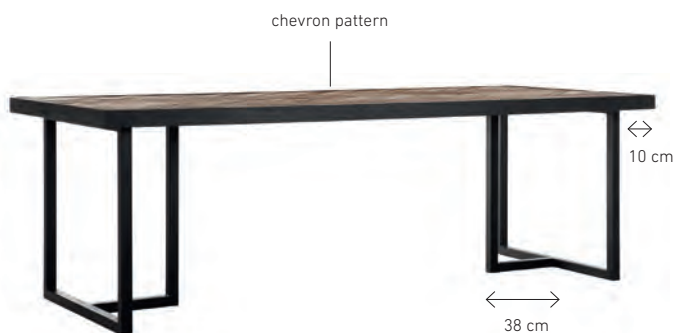

A large dining table with surprisingly slim legs in a construction that maximizes the number of people that can be seated. The chevron pattern emphasizes the subtle design.

Veľký jedáľenský stôl má prekvapivo štíhlu základňu, na ktorú sa zmestí čo najviac ľudí. Krásny motív podčiarkuje tento subtilný dizajn.

dining table Criss Cross rectangular

CC 206812	78x160x90 cm	spacing table legs 132 cm
CC 206814	78x200x100 cm	spacing table legs 172 cm
CC 206816	78x240x100 cm	spacing table legs 212 cm
CC 206818	78x280x100 cm	spacing table legs 252 cm