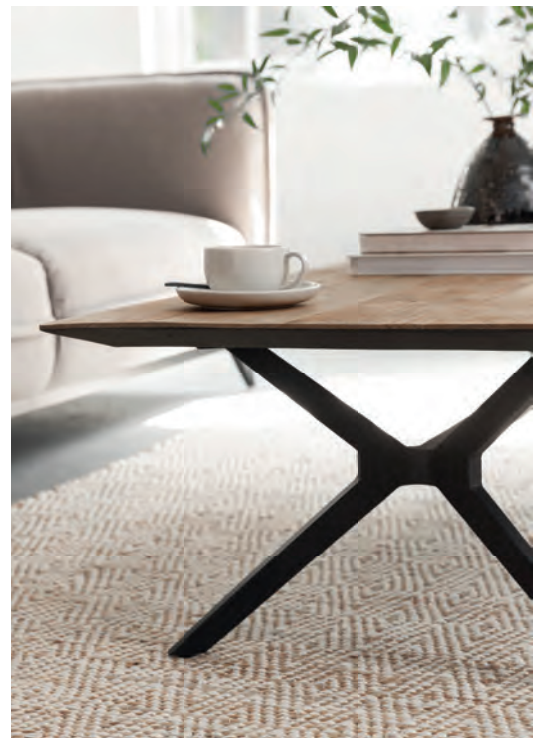

coffee table Metropole
MP 204530 38x130x70 cm / knock down