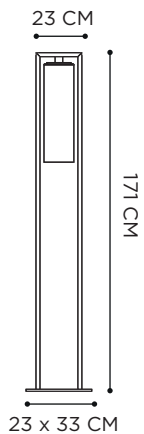

CORD LENGTH: 4 METER

POWER SUPPLY: 500MA DRIVER INCLUDED

CLUB LOUNGE WITH TRANSPARENT LAMP SHADE - MAMBO LOUNGE - RUG 2535 SAND

DOME CEILING

POWDER COATED ALUMINIUM: BLACK

MOUTHBLOWN GLASS: CLEAR/SMOKE

REFERENCE	DESCRIPTION	LIGHTBULB SOCKET	WATT	K	LM	INPUT	IP	EEC
DOMECBCL	49-78 CM - CLEAR	E27 - DECORATIVE LED INCLUDED	4 W	2200	280	230V	43	A-G
DOMECBSM	49-78 CM - SMOKE	E27 - DECORATIVE LED INCLUDED	4 W	2200	280	230V	43	A-G
DOMECLBCL	74-134 CM - CLEAR	E27 - DECORATIVE LED INCLUDED	4 W	2200	280	230V	43	A-G
DOMECLBSM	74-134 CM - SMOKE	E27 - DECORATIVE LED INCLUDED	4 W	2200	280	230V	43	A-G

DOME CEILING 49-78CM WITH CLEAR GLASS - TABOELA 220 DINING TABLE - O-ZON 55 DINING CHAIR

DOME FLOOR

POWDER COATED ALUMINIUM: BLACK

MOUTHBLOWN GLASS: CLEAR/SMOKE

REFERENCE	DESCRIPTION	LIGHTBULB SOCKET	WATT	K	LM	INPUT	IP	EEC
DOMEFBCL	 CLEAR	E27 - DECORATIVE LED INCLUDED	4 W	2200	280	230V	43	A-G 
DOMEFBSM	 SMOKE	E27 - DECORATIVE LED INCLUDED	4 W	2200	280	230V	43	A-G 