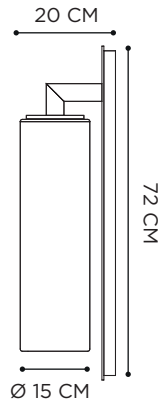

CORD LENGTH: 4 METER

DOME SMALL WITH SMOKE & CLEAR GLASS

DOME WALL

POWDER COATED ALUMINIUM: BLACK

MOUTHBLOWN GLASS: CLEAR/SMOKE

REFERENCE	DESCRIPTION	LIGHTBULB SOCKET	WATT	K	LM	INPUT	IP	EEC
DOMEWBCL	CLEAR	E27 - DECORATIVE LED INCLUDED	4 W	2200	280	230V	43	A-G
DOMEWBSM	SMOKE	E27 - DECORATIVE LED INCLUDED	4 W	2200	280	230V	43	A-G