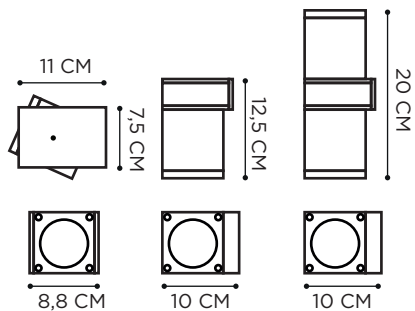

Q-BIC WALL

TEAK

ELECTROPOLISHED STAINLESS STEEL

POWDER COATED ALUMINIUM: ANTHRACITE

REFERENCE	DESCRIPTION	LIGHTBULB SOCKET	WATT	INPUT	IP	EEC
QBW1D220EP	1 SPOT - EP	GU10 - LED FLAT OPTIC (NOT INCLUDED)	5 W	230V	55	A-G
QBW2D220EP	2 SPOTS - EP	GU10 - LED FLAT OPTIC (NOT INCLUDED)	5 W	230V	55	A-G
QBWVD220EP	1 SPOT 270° - EP	GU10 - LED FLAT OPTIC (NOT INCLUDED)	5 W	230V	55	A-G
QBWVD230A	1 SPOT 270° - ANTHRACITE	GU10 - LED FLAT OPTIC (NOT INCLUDED)	5 W	230V	55	A-G

QBWVD220EP: ADJUSTABLE ANGLE 270° - GROUND MOUNTING IS ALSO POSSIBLE

QBWVD230A: ADJUSTABLE ANGLE 270° - GROUND MOUNTING IS ALSO POSSIBLE