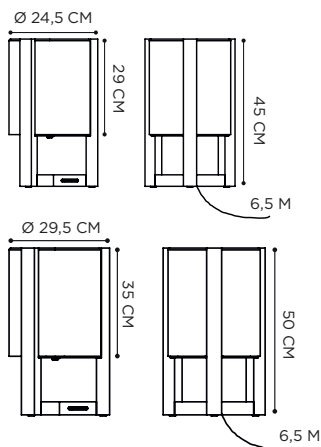

TRISTAR

TEAK

POWDER COATED STAINLESS STEEL: ANTHRACITE/WHITE

MOUTHBLOWN GLASS: CLEAR/SMOKE

REFERENCE	DESCRIPTION	LIGHTBULB SOCKET	WATT	K	LM	INPUT	IP	EEC
TRS045CL	45 CM - TEAK - CLEAR	E27 - DECORATIVE LED INCLUDED	4 W	2200	280	230V	43	A-G
TRS045SM	45 CM - TEAK - SMOKE	E27 - DECORATIVE LED INCLUDED	4 W	2200	280	230V	43	A-G
TRS050CL	50 CM - TEAK - CLEAR	E27 - DECORATIVE LED INCLUDED	4 W	2200	280	230V	43	A-G
TRS050SM	50 CM - TEAK - SMOKE	E27 - DECORATIVE LED INCLUDED	4 W	2200	280	230V	43	A-G
TRS045ACL	45 CM - ANTHRACITE - CLEAR	E27 - DECORATIVE LED INCLUDED	4 W	2200	280	230V	43	A-G
TRS045WRCL	45 CM - WHITE - CLEAR	E27 - DECORATIVE LED INCLUDED	4 W	2200	280	230V	43	A-G
TRS045ASM	45 CM - ANTHRACITE - SMOKE	E27 - DECORATIVE LED INCLUDED	4 W	2200	280	230V	43	A-G
TRS045WRSM	45 CM - WHITE - SMOKE	E27 - DECORATIVE LED INCLUDED	4 W	2200	280	230V	43	A-G
TRS050ACL	50 CM - ANTHRACITE - CLEAR	E27 - DECORATIVE LED INCLUDED	4 W	2200	280	230V	43	A-G
TRS050WRCL	50 CM - WHITE - CLEAR	E27 - DECORATIVE LED INCLUDED	4 W	2200	280	230V	43	A-G
TRS050ASM	50 CM - ANTHRACITE - SMOKE	E27 - DECORATIVE LED INCLUDED	4 W	2200	280	230V	43	A-G
TRS050WRSM	50 CM - WHITE - SMOKE	E27 - DECORATIVE LED INCLUDED	4 W	2200	280	230V	43	A-G

CORD LENGTH 6,5 METER