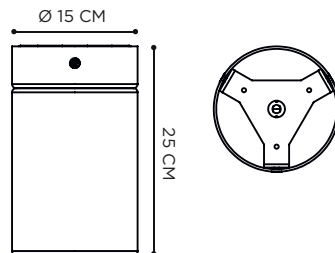

TESLA CEILING