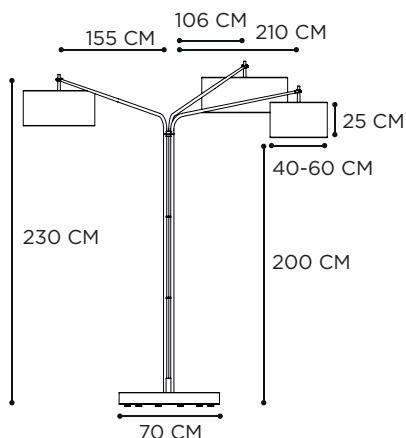

INSTALLATION OPTION: JUB5625

FUNGY RUSTY IRON

LUNIZ

POWDER COATED STAINLESS STEEL FRAME: ANTHRACITE/PEBBLE

CERAMIC BASE PLATE

ROPE LAMPSHADE OPTION: BLACK/GREEN/DESERT

FABRIC LAMPSHADE OPTION: 70+ FABRICS

REFERENCE	DESCRIPTION	LIGHTBULB SOCKET	WATT	INPUT	IP	EEC
LNZSMLA	■ ANTHRACITE	3x E27 - DECORATIVE LEDS INCLUDED	MAX 15W	230V	44	A-G
LNZSMLPB	■ PEBBLE	3x E27 - DECORATIVE LEDS INCLUDED	MAX 15W	230V	44	A-G
LNZBASE70CERAM... (WUM/CL/PG/NM/BS/TR/TG/ZUM/CD/TS/TM)	CERAMIC BASE PLATE					
LNZSHADER40A...	(BR/G/D) 40 CM ROPE LAMPSHADE					
LNZSHADER50A...	(BR/G/D) 50 CM ROPE LAMPSHADE					
LNZSHADER60A...	(BR/G/D) 60 CM ROPE LAMPSHADE					
LNZSHADEF40WR...	(SEE FABRICS) 40 CM FABRIC LAMPSHADE					
LNZSHADEF50WR...	(SEE FABRICS) 50 CM FABRIC LAMPSHADE					
LNZSHADEF60WR...	(SEE FABRICS) 60 CM FABRIC LAMPSHADE					