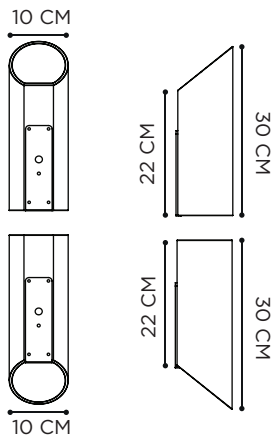

CORD LENGTH: 5M

MEDUZ ANTHRACITE COATED WITH SMOKE GLASS - EXES 77 LOW DINING CHAIRS- BUTLER 40 & 60 SIDE TABLE - RUG 150 BARK

MOSO WALL

PORCELAIN: WHITE/BLACK/NIGHT BLUE

REFERENCE	DESCRIPTION	INTEGRATED LIGHT	WATT	K	LM	INPUT	IP	EEC
MSOWUW*	UP - WHITE	LED	3 W	2700	450	230V	65	D
MSOWUB*	UP - BLACK	LED	3 W	2700	450	230V	65	D
MSOWUNB*	UP - NIGHT BLUE	LED	3 W	2700	450	230V	65	D
MSOWDW*	DOWN - WHITE	LED	3 W	2700	450	230V	65	D
MSOWDB*	DOWN - BLACK	LED	3 W	2700	450	230V	65	D
MSOWDNB*	DOWN - NIGHT BLUE	LED	3 W	2700	450	230V	65	D