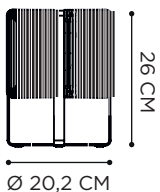

SOLAR LIGHT