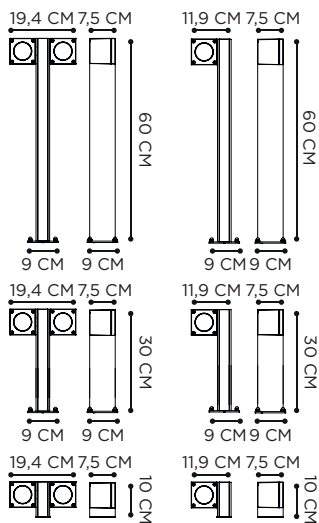

Q-BIC

REFERENCE	DESCRIPTION	LIGHTBULB SOCKET	WATT	INPUT	IP	EEC
QB301D220EP	30 CM 1 SPOT - EP	GU10 - LED FLAT OPTIC (NOT INCLUDED)	5 W	230V	55	A-G
QB302D220EP	30 CM 2 SPOT - EP	GU10 - LED FLAT OPTIC (NOT INCLUDED)	5 W	230V	55	A-G
QB601D220EP	60 CM 1 SPOT - EP	GU10 - LED FLAT OPTIC (NOT INCLUDED)	5 W	230V	55	A-G
QB602D220EP	60 CM 2 SPOT - EP	GU10 - LED FLAT OPTIC (NOT INCLUDED)	5 W	230V	55	A-G
QBG1D220EP	10 CM 1 SPOT - EP	GU10 - LED FLAT OPTIC (NOT INCLUDED)	5 W	230V	55	A-G
QBG2D220EP	10 CM 2 SPOT - EP	GU10 - LED FLAT OPTIC (NOT INCLUDED)	5 W	230V	55	A-G
QB301D230A	30 CM 1 SPOT - ANTHRACITE	GU10 - LED FLAT OPTIC (NOT INCLUDED)	5 W	230V	55	A-G
QB302D230A	30 CM 2 SPOT - ANTHRACITE	GU10 - LED FLAT OPTIC (NOT INCLUDED)	5 W	230V	55	A-G
QB601D230A	60 CM 1 SPOT - ANTHRACITE	GU10 - LED FLAT OPTIC (NOT INCLUDED)	5 W	230V	55	A-G
QB602D230A	60 CM 2 SPOT - ANTHRACITE	GU10 - LED FLAT OPTIC (NOT INCLUDED)	5 W	230V	55	A-G
QBG1D230A	10 CM 1 SPOT - ANTHRACITE	GU10 - LED FLAT OPTIC (NOT INCLUDED)	5 W	230V	55	A-G
QBG2D230A	10 CM 2 SPOT - ANTHRACITE	GU10 - LED FLAT OPTIC (NOT INCLUDED)	5 W	230V	55	A-G

ADJUSTABLE ANGLE 270°
INSTALLATION OPTION: JUB5625