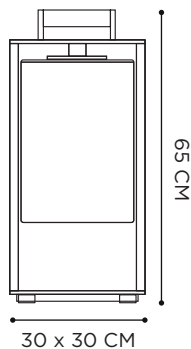

DOME SMALL

POWDER COATED ALUMINIUM: BLACK

MOUTHBLOWN GLASS: CLEAR/SMOKE

TEAK

REFERENCE	DESCRIPTION	LIGHTBULB SOCKET	WATT	K	LM	INPUT	IP	EEC
DOMESBCL	CLEAR	E27 - DECORATIVE LED INCLUDED	4 W	2200	280	230V	43	A-G
DOMESBSM	SMOKE	E27 - DECORATIVE LED INCLUDED	4 W	2200	280	230V	43	A-G

CORD LENGTH: 4 METER