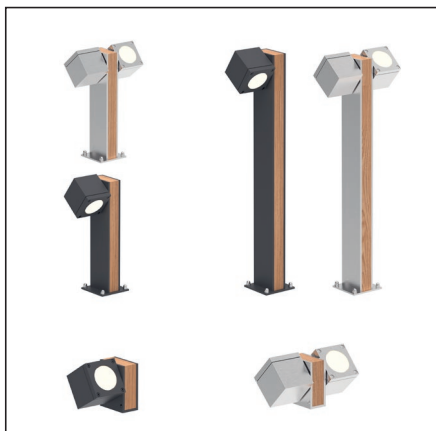

Q-BIC

REFERENCE	DESCRIPTION	LIGHTBULB SOCKET	WATT	INPUT	IP	EEC
QB301D220EP	30 CM 1 SPOT - EP	GU10 - LED FLAT OPTIC (NOT INCLUDED)	5 W	230V	55	A-G
QB302D220EP	30 CM 2 SPOT - EP	GU10 - LED FLAT OPTIC (NOT INCLUDED)	5 W	230V	55	A-G
QB601D220EP	60 CM 1 SPOT - EP	GU10 - LED FLAT OPTIC (NOT INCLUDED)	5 W	230V	55	A-G
QB602D220EP	60 CM 2 SPOT - EP	GU10 - LED FLAT OPTIC (NOT INCLUDED)	5 W	230V	55	A-G
QBG1D220EP	10 CM 1 SPOT - EP	GU10 - LED FLAT OPTIC (NOT INCLUDED)	5 W	230V	55	A-G
QBG2D220EP	10 CM 2 SPOT - EP	GU10 - LED FLAT OPTIC (NOT INCLUDED)	5 W	230V	55	A-G
QB301D230A	30 CM 1 SPOT - ANTHRACITE	GU10 - LED FLAT OPTIC (NOT INCLUDED)	5 W	230V	55	A-G
QB302D230A	30 CM 2 SPOT - ANTHRACITE	GU10 - LED FLAT OPTIC (NOT INCLUDED)	5 W	230V	55	A-G
QB601D230A	60 CM 1 SPOT - ANTHRACITE	GU10 - LED FLAT OPTIC (NOT INCLUDED)	5 W	230V	55	A-G
QB602D230A	60 CM 2 SPOT - ANTHRACITE	GU10 - LED FLAT OPTIC (NOT INCLUDED)	5 W	230V	55	A-G
QBG1D230A	10 CM 1 SPOT - ANTHRACITE	GU10 - LED FLAT OPTIC (NOT INCLUDED)	5 W	230V	55	A-G
QBG2D230A	10 CM 2 SPOT - ANTHRACITE	GU10 - LED FLAT OPTIC (NOT INCLUDED)	5 W	230V	55	A-G

ADJUSTABLE ANGLE 270°
INSTALLATION OPTION: JUB5625