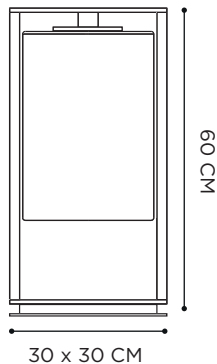

DOME GATE

POWDER COATED ALUMINIUM: BLACK

MOUTHBLOWN GLASS: CLEAR/SMOKE

REFERENCE	DESCRIPTION	LIGHTBULB SOCKET	WATT	K	LM	INPUT	IP	EEC
DOMEGTBCL	CLEAR	E27 - DECORATIVE LED INCLUDED	4 W	2200	280	230V	43	A-G
DOMEGTBSM	SMOKE	E27 - DECORATIVE LED INCLUDED	4 W	2200	280	230V	43	A-G