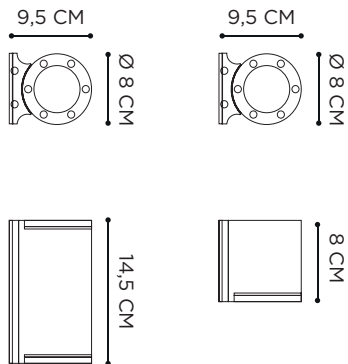

OMEGA WALL

ELECTROPOLISHED STAINLESS STEEL

REFERENCE	DESCRIPTION	LIGHTBULB SOCKET	WATT	INPUT	IP	EEC
OMG1D220EP	1 SPOT	GU10 - LED FLAT OPTIC (NOT INCLUDED)	5 W	230V	55	A-G
OMG2D220EP	2 SPOTS	GU10 - LED FLAT OPTIC (NOT INCLUDED)	5 W	230V	55	A-G