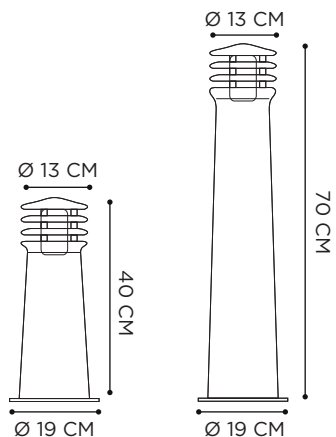

RUSTY

RUSTY IRON

REFERENCE	DESCRIPTION	LIGHTBULB SOCKET	WATT	K	LM	INPUT	IP	EEC	
RUS40	40 CM	E27 - LED / FLUO (NOT INCLUDED)	MAX 11 W				55	A-G	
RUS70	70 CM	E27 - LED / FLUO (NOT INCLUDED)	MAX 11 W				55	A-G	
INTEGRATED LIGHT									
RUS40L	40 CM	LED	9 W	3000	470	230V	55	G	
RUS70L	70 CM	LED	9 W	3000	470	230V	55	G	

LED INCLUDES 250mA DRIVER
INSTALLATION OPTION: JUB5625