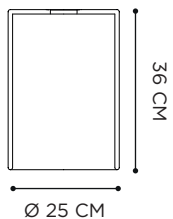

MOVE / SMALL / GATE / CEILING

REFERENCE

03DOMG02	CLEAR MOUTHBLOWN GLASS
03DOMG02SM	SMOKE MOUTHBLOWN GLASS