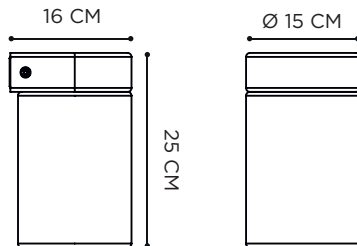

TESLA WALL

POWDER COATED ALUMINIUM: ANTHRACITE

MOUTHBLOWN GLASS: CLEAR/SMOKE

REFERENCE	DESCRIPTION	LIGHTBULB SOCKET	WATT	K	LM	INPUT	IP	EEC
TSLWA	CLEAR	E27 - DECORATIVE LED INCLUDED	4 W	2200	280	230V	43	A-G
TSLWASM	SMOKE	E27 - DECORATIVE LED INCLUDED	4 W	2200	280	230V	43	A-G