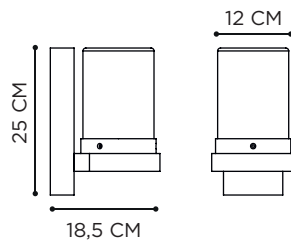

CLOCHE WALL