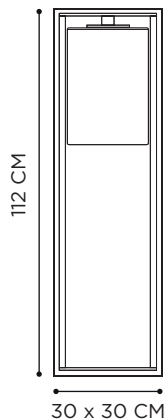

DOME MOVE

POWDER COATED ALUMINIUM: BLACK

MOUTHBLOWN GLASS: CLEAR/SMOKE

REFERENCE	DESCRIPTION	LIGHTBULB SOCKET	WATT	K	LM	INPUT	IP	EEC
DOMEMBCL	CLEAR	E27 - DECORATIVE LED INCLUDED	4 W	2200	280	230V	43	A-G
DOMEMBMSM	SMOKE	E27 - DECORATIVE LED INCLUDED	4 W	2200	280	230V	43	A-G

CORD LENGTH: 5 METER

O3DOMEMBALLAST01: OPTIONAL GALVANIZED STEEL BALLAST