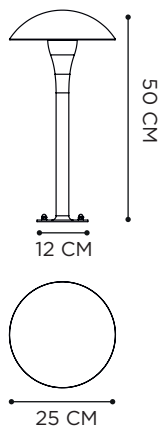

FUNGY

RUSTY IRON

WEATHERED BRASS

REFERENCE	DESCRIPTION	LIGHTBULB SOCKET	WATT	INPUT	IP	EEC
FGY50RI	RUSTY IRON	G9 - (LED NOT INCLUDED)	MAX 5 W	230V	55	A-G
FGY50WB	WEATHERED BRASS	G9 - (LED NOT INCLUDED)	MAX 5 W	230V	55	A-G

INSTALLATION OPTION: JUB5625