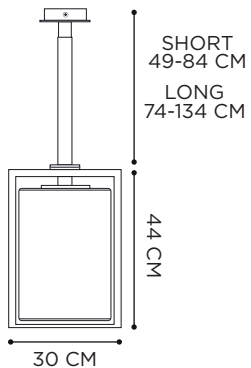

DOME CEILING