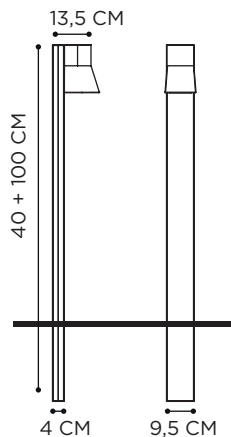

BEACON

TEAK

PORCELAIN: BLACK/WHITE

REFERENCE	DESCRIPTION	INTEGRATED LIGHT	WATT	K	LM	INPUT	IP	EEC
BCN140B	BLACK	LED	2,2 W	2700	390	100-240V	65	C
BCN140W	WHITE	LED	2,2 W	2700	390	100-240V	65	C

INCLUDES 250mA DRIVER

INSTALLATION OPTION: JUB5625