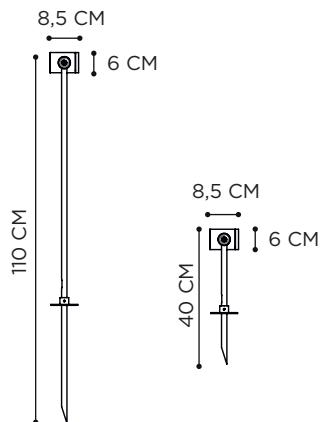

SPOTTY

WEATHERED BRASS

REFERENCE	DESCRIPTION	LIGHTBULB SOCKET	WATT	INPUT	IP	EEC
SPT230L040WB	40 CM	GU10 - LED FLAT OPTIC (NOT INCLUDED)	5 W	230V	65	A-G
SPT230L110WB	110 CM	GU10 - LED FLAT OPTIC (NOT INCLUDED)	5 W	230V	65	A-G