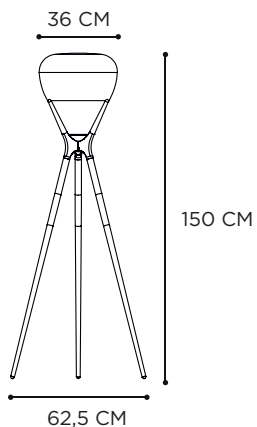

MEDUZ

POWDER COATED ALUMINIUM: ANTHRACITE/PEBBLE

MOUTHBLOWN GLASS: SMOKE

REFERENCE	DESCRIPTION	LIGHTBULB SOCKET	WATT	K	LM	INPUT	IP	EEC
MDZ15OASM	ANTHRACITE - SMOKE	E27 - DECORATIVE LED INCLUDED 4 W	2200	280	230V	43	A-G	
MDZ15OPBSM	PEBBLE - SMOKE	E27 - DECORATIVE LED INCLUDED 4 W	2200	280	230V	43	A-G	

CORD LENGTH: 5M