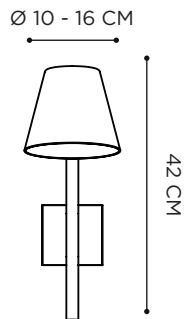

PARKER WALL

ANTIQUE BRASS

REFERENCE	DESCRIPTION	INTEGRATED LIGHT	WATT	K	LM	INPUT	IP	EEC
PRKW	ANTIQUE BRASS	LED	3 W	2700	450	100-240V	65	D
LIGHTBULB SOCKET								
PRKW230	ANTIQUE BRASS	GU10 (LED NOT INCLUDED)	MAX 5 W			230V	55	A-G

LED INCLUDES 350mA DRIVER