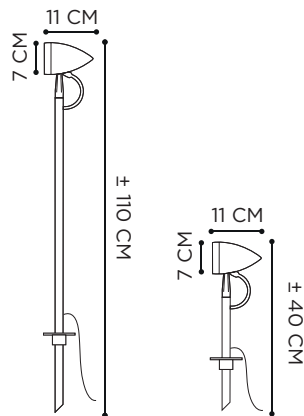

BULLET

ANTIQUE BRASS

ANTIQUE ZINC

REFERENCE	DESCRIPTION	INTEGRATED LIGHT	WATT	INPUT	IP	EEC
BLTG230AB	40 CM - ANTIQUE BRASS	GU10 - LED FLAT OPTIC (NOT INCLUDED)	5 W	230V	44	A-G
BLTG230AZ	40 CM - ANTIQUE ZINC	GU10 - LED FLAT OPTIC (NOT INCLUDED)	5 W	230V	44	A-G
BLT230AB	110 CM - ANTIQUE BRASS	GU10 - LED FLAT OPTIC (NOT INCLUDED)	5 W	230V	44	A-G
BLT230AZ	110 CM - ANTIQUE ZINC	GU10 - LED FLAT OPTIC (NOT INCLUDED)	5 W	230V	44	A-G

INFO: ADJUSTABLE HEAD